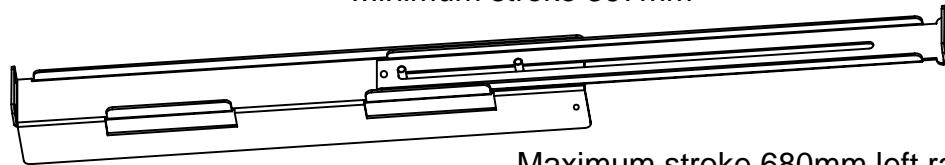

Minimum stroke 397mm

Maximum stroke 680mm, left rail

Minimum stroke 397mm

Maximum stroke 680mm, right rail