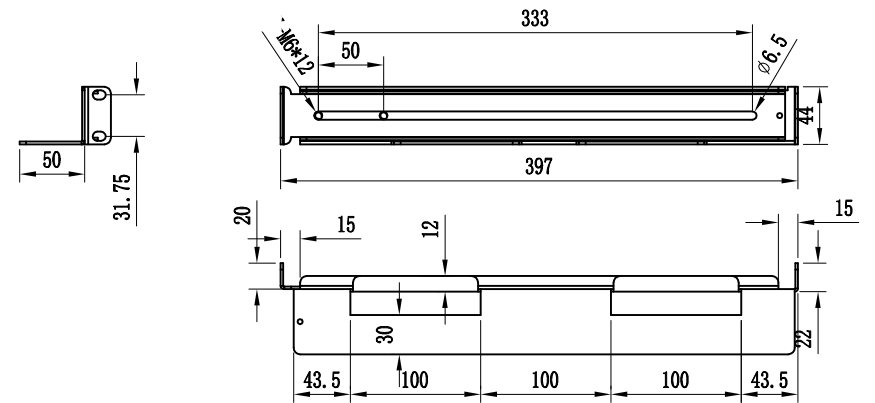

Minimum stroke 397mm

Maximum stroke 680mm, left rail

Minimum stroke 397mm

Maximum stroke 680mm, right rail