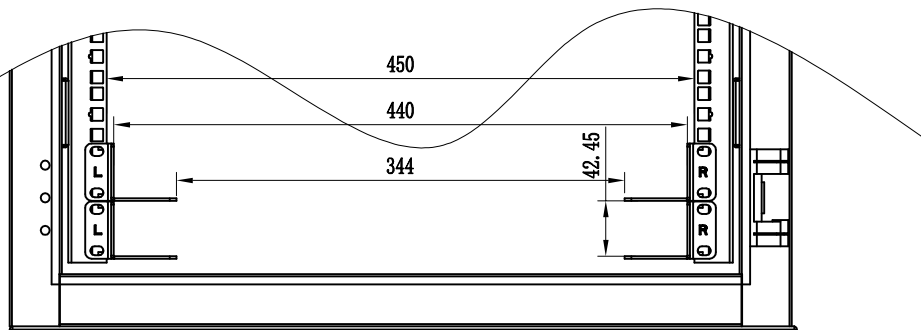

Minimum stroke 397mm

Maximum stroke 680mm, left rail

Minimum stroke 397mm

Maximum stroke 680mm, right rail